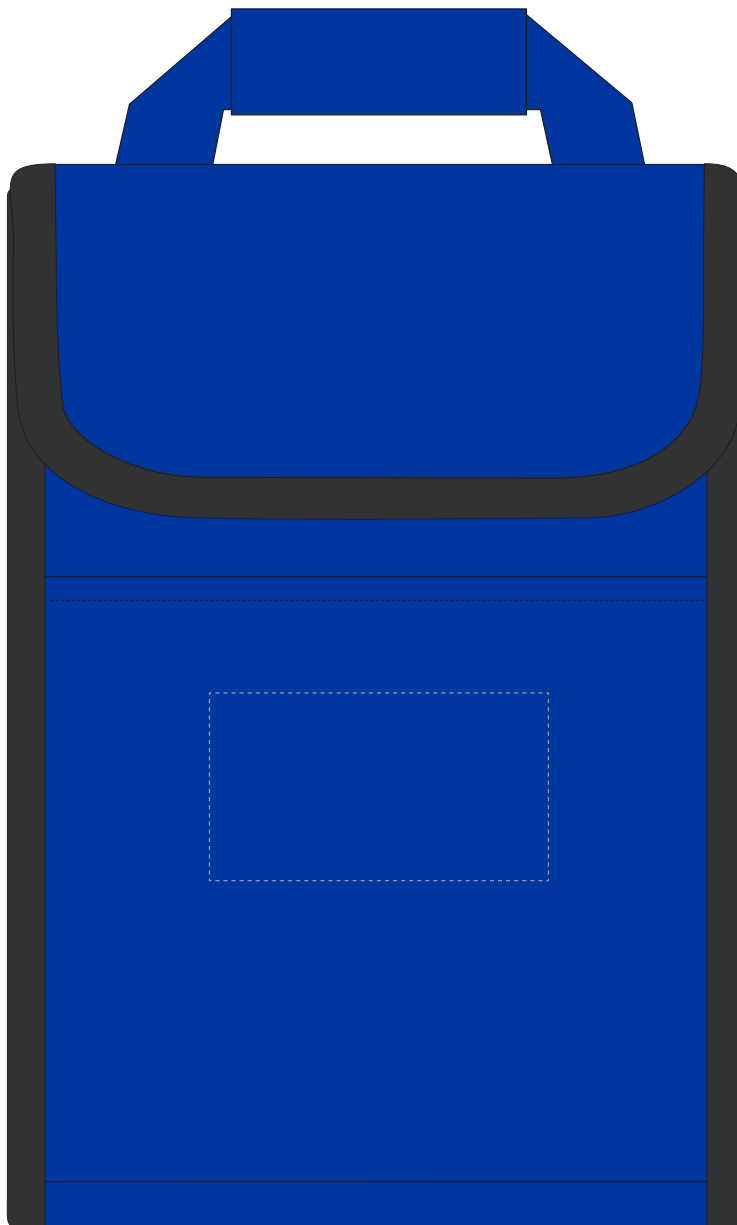

Your Ref:

Quantity:

Product Code: QB0012

Our Ref:

Version: 1

Product Colour: ROYAL BLUE

PRINTING CONCERNS:

Please note that this product has Sustainability Markings that are not visible from this perspective

We stock this item in the following colours

**MADERIA THREAD COLOUR**

- Colour 1
- Colour 2
- Colour 3
- Colour 4

ARTWORK SCALE 50%

Product Image for visualisation
- colours may vary

The dashed line is to demonstrate print area and will not appear on your printed item

To proceed, please approve visual via the online system.

ARTWORK SCALE 100%

Max embroidery area: 90mm x 50mm